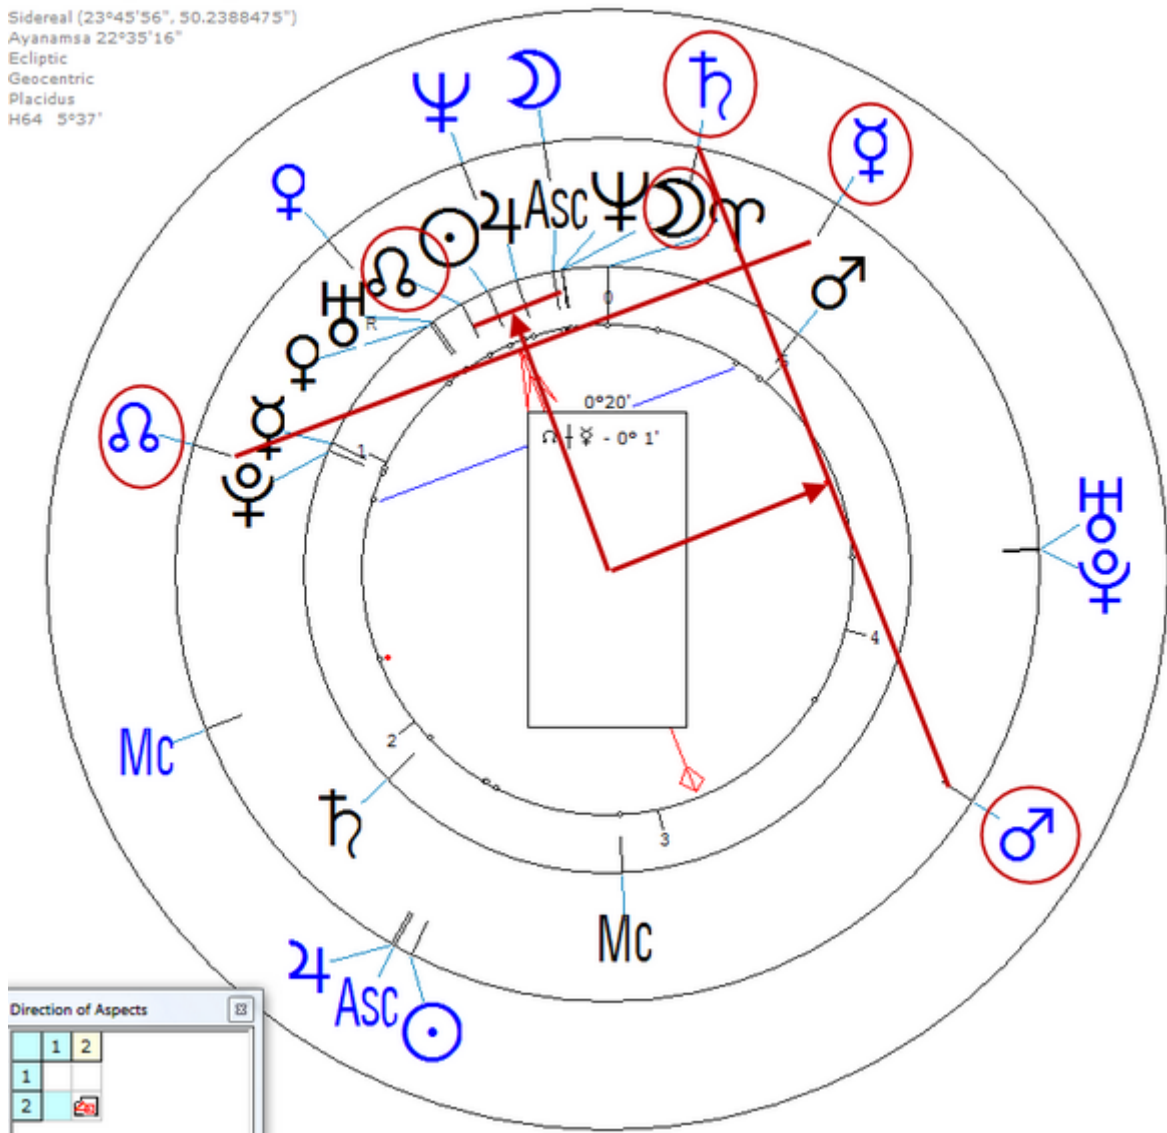

Sidereal (23°45'56", 50.2388475")

Ayanamsa 22°35'16"

Ecliptic

Geocentric

Placidus

H64 5°37'

Kelly, Petra

29 November 1947 at 18:30 (= 6:30 PM )Günzburg, Germany, 48n27, 10e16